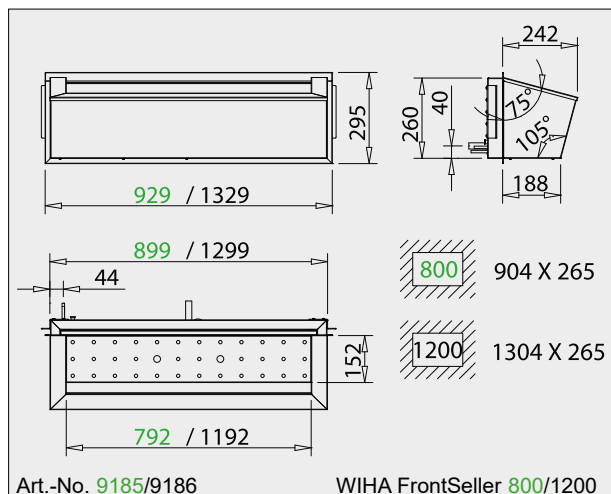

Special Accessories

TMP 350 controller for external cooling unit

Art.-No.
3310

The drawings are shown with special accessory that is not included; more drawings are available on www.wiha-web.com under "Info Centre / Customer Area".